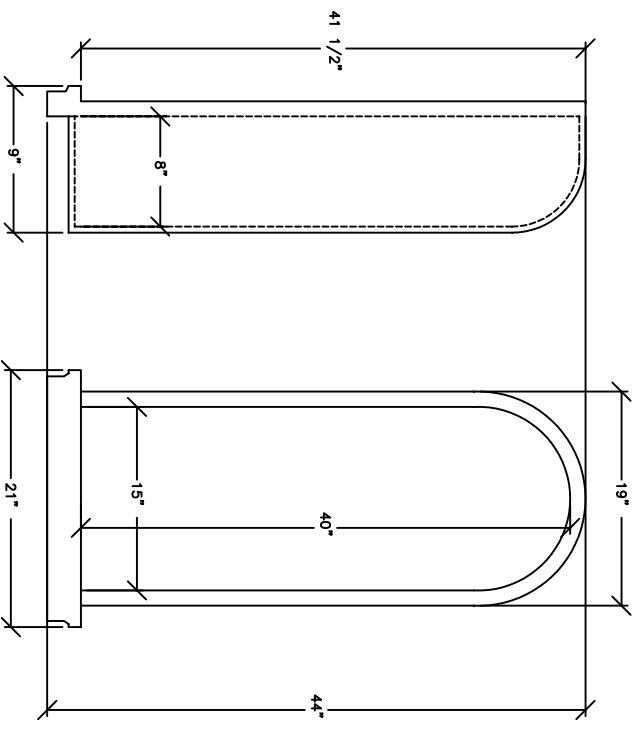

CUSTOMER SIGNATURE:

DATE:

WORTHINGTON

YOUR ONLY SOURCE FOR FINE ARCHITECTURAL DETAILS

10175 FORTUNE PARKWAY, SUITE 502
JACKSONVILLE, FL 32256
PHONE: 1 - 800 - 872 - 1608 OR 904 - 281 - 1485
FAX: 904 - 281 - 1488 WorthingtonMillwork.com

DWG TITLE: NICHE 770

PRODUCT NO: UY0071

DATE: 28-08-07

DRAWN BY: RZ

DIM. TOLERANCE: N.A.

SCALE: 1"=1"

ALL RIGHTS RESERVED. THIS DRAWING IS THE PROPERTY OF WORTHINGTON GROUP LTD. AND MAY BE USED ONLY IN CONNECTION WITH CONSTRUCTION PROJECTS UTILIZING WORTHINGTON GROUP LTD PRODUCTS. THIS DETAIL MAY NOT APPLY TO ALL CONDITIONS OR CONSTRUCTION SITUATIONS. FOR NON-TYPICAL CONDITIONS, CONSULT WORTHINGTON GROUP LTD